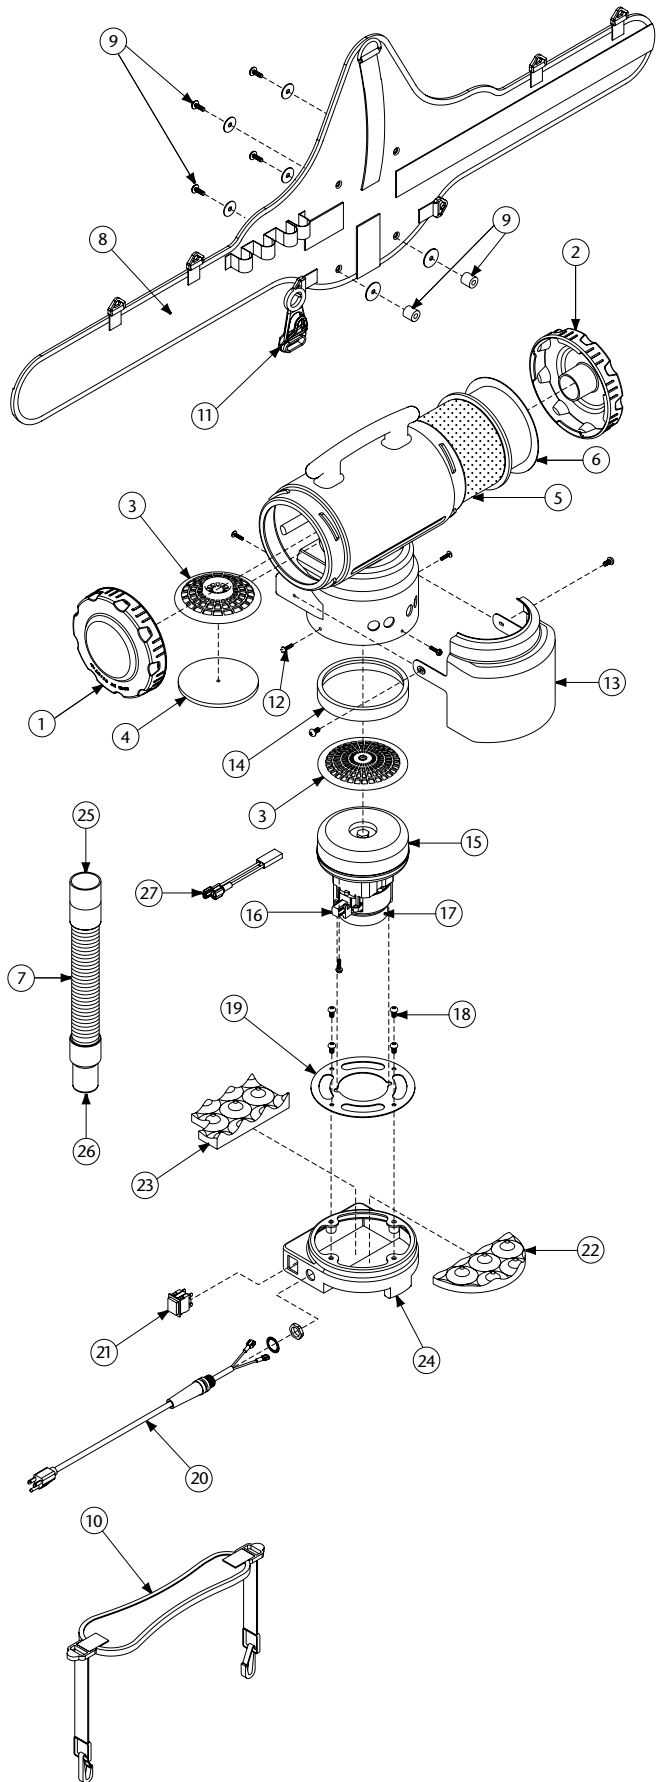

# TAILVAC PARTS

No.	Product Name	Qty	List Price
1	101288 Blind Twist Cap Assembly (Grey)	1 ea.	\$ 27.48
2	101934 Twist Cap for Hose Cuff (Grey)	1 ea.	27.48
3	102784 Dome Filter w/Foam Media	1 ea.	7.50
4	101949 Foam Filter Media for Dome Filter	1 ea.	1.26
	102761 High Filtration Disc (optional)	2/pk	10.29
5	100564 Micro Cloth Filter	1 ea.	23.29
6	100431 496 sq. in. Reusable Intercept Micro Filter	10/pk	15.29
7	101184 3' to 1' Stretch Hose w/Cuffs 1 1/4" (Black)	1 ea.	21.87
	101705 3' to 1' Stretch Hose w/Cuffs 1 1/2" (Black)	1 ea.	27.15
8	102878 Waist Belt w/Velcro®	1 ea.	40.90
	103025 Retrofit set: Waist Belt and Monostrap	1 set	58.90
9	101274 Waist Belt Connection Set: 4 Screws, 6 Washers, 2 Stand-offs	1 set	5.05
10	102879 Monostrap Assembly	1 ea.	18.75
11	102604 Shulde Cord Holder	1 ea.	8.35
12	101272 Step Cap Screw Kit: 4 Screws	1 set	3.12
13	101711 Shroud Retro Kit (Grey) w/2 Screws	1 ea.	24.99
14	103236 Motor Seal	1 ea.	6.25
15	101189 Motor/Fan (120 V) w/Crimps (Ametek)	1 ea.	106.00
16	102988 Carbon Brush Set for Motor (Ametek)	1 set	19.98
17	103043 Fan and Brush Cover Kit	1 ea.	18.12
18	101271 Motor Mount Screw Kit: 5 Screws, 4 Washers, 1 Nut	1 ea.	1.88
19	100950 Director Plate	1 ea.	11.74
20	101713 Power Cord (18" 14/3) Assembly Complete w/Strain Relief with Locknut and Washer	1 set	18.12
21	100743 Double Pole On/Off Switch	1 ea.	6.80
22	101228 Front Sound Foam Baffle	1 ea.	4.38
23	101229 Rear Sound Foam Baffle	1 ea.	3.75
24	103262 Step Cap (Grey) w/Attached Front Sound Foam	1 set	31.23
25	101437 Replacement Fixed Hose Cuff (Black) 1 1/2"-1 1/4"	1 ea.	5.33
	101536 Replacement Fixed Hose Cuff (Black) 1 1/2"	1 ea.	4.01
26	101436 Replacement Swivel Cuff (Black) 1 1/4"	1 ea.	6.99
	100694 Replacement Swivel Cuff (Black) 1 1/2"	1 ea.	5.13
27	105648 Thermal Protector	1 ea.	17.85
	101678 50' Extension Cord (Not Shown)	1 ea.	31.05