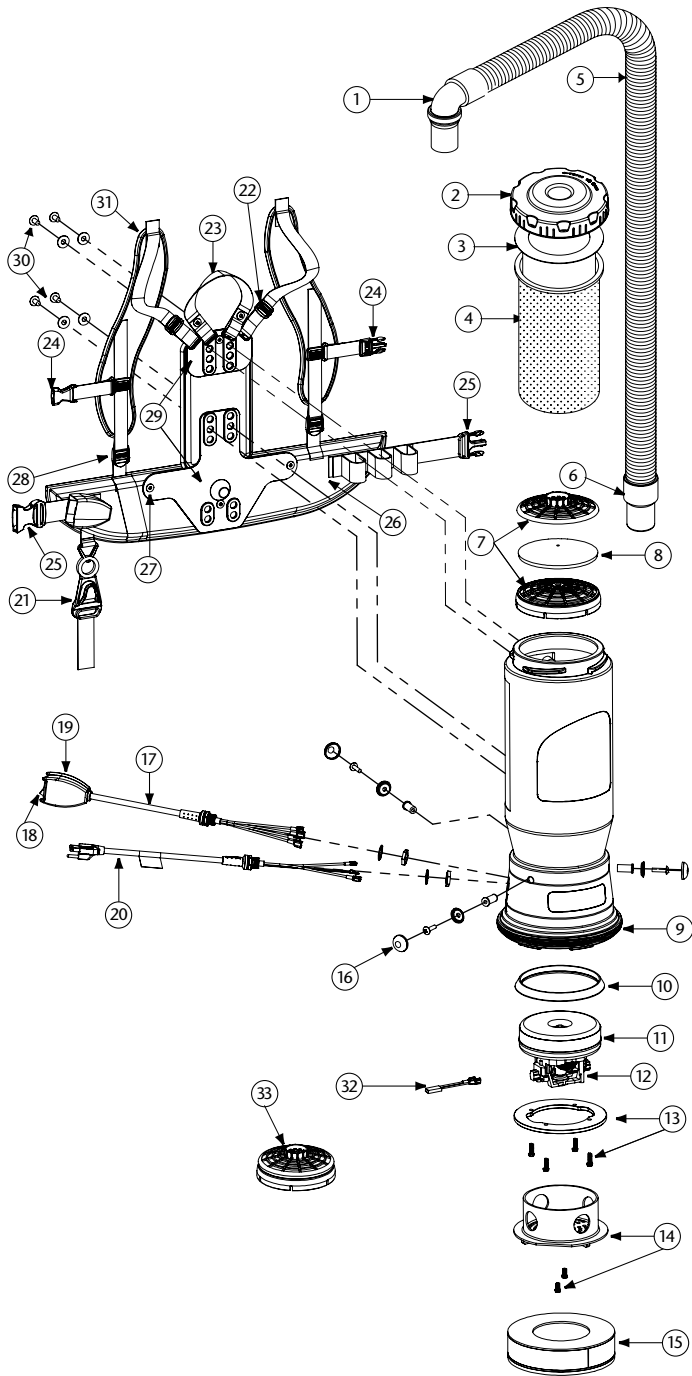

SUPER QUARTERVAC/SUPER QUARTERVAC HEPA PARTS

No.	Product Name	Qty	List Price
1	101928 Replacement Double Swivel Elbow Cuff (Black) 1 1/2"	1 ea.	\$ 8.63
2	106073 Twist Cap (Purple)	1 ea.	27.48
3	100431 496 Sq. In. Intercept Micro Filter	10/pk	15.29
4	100564 Micro Cloth Filter	1 ea.	23.29
5	103048 Static-Dissipating Hose (Black) w/Cuffs 1 1/2"	1 ea.	23.74
6	100694 Replacement Swivel Cuff (Black) 1 1/2"	1 ea.	5.13
7	100030 Dome Filter w/Foam Media	1 ea.	7.50
8	100343 Foam Filter Media for Dome Filter	1 ea.	1.26
	101220 High Filtration Disk (optional)	2/pk	10.09
9	100586 Bottom Bumper	1 set	6.88
10	100014 Tetraseal	1 ea.	11.25
11	105162 Motor/Fan (120 V) w/Crimps	1 ea.	112.42
	100379 Motor Ground Wire Clamp Set w/Screws	1 set	5.62
	100380 Motor Crimp Set: 4 Female, 4 Male, Ground Crimp Connector	1 set	9.99
12	105164 Carbon Brush Set (Domet)	1 set	19.98
	101720 Carbon Brush Set (Ametek)	1 set	19.98
13	100335 Motor Compression Ring w/Screws	1 set	10.62
	100378 Compression Ring Screws: 4 Screws	1 set	2.81
14	105044 Motor Shroud Cover w/Screws: 2 Screws	1 set	21.41
15	105800 Sound Muffler	1 ea.	22.99
16	100368 Motor Mounting System Set: 3 Well Nuts, 3 Bolts, 3 Washers, 3 Covers	1 set	12.49
17	101714 Switch Cord w/Crimps	1 set	15.50
	101610 Switch Cord Assembly (includes: #17, 18, 19)	1 ea.	34.98
18	106066 On/Off Switch (must use with #106287)	1 ea.	6.80
19	101472 Switch Box w/Velcro and New Lamb Switch	1 set	22.48
	106287 Switch Box w/Velcro and Screws	1 ea.	16.77
20	100641 Power Cord (18" 14/3) Assembly	1 set	18.12
21	102604 Schulte Cord Holder	1 ea.	8.35
22	100358 Shoulder Strap Plastic Adjustment Buckle (Top)	1 ea.	.94
23	101737 Carry Handle w/Rivet and Washer Set	1 set	8.13
24	103627 Sternum Strap Buckles (Latch and Keeper)	1 set	2.00
25	106719 Waist Belt Keeper and Latch	1 ea.	11.32
26	100359 Waist Belt (includes: #25)	1 ea.	37.47
27	100375 Barrel Nut Connection Set for Backplate (Replacement)	1 set	5.62
28	100357 Shoulder Strap Plastic Adjustment Buckle (Bottom)	1 ea.	.94
29	105046 Backplate (includes: #27)	1 ea.	24.99
	103166 Backplate System Complete (includes: #23, 26, 29, 30, 31)	1 set	62.46
30	100716 Backplate (Black) Connection Set: 4 Screws w/Washers	1 set	12.49
31	100356 Shoulder Strap Assembly (includes: #22, 24, 28)	1 set	16.24
	100354 Strap Assembly Complete (includes: #26, 31)	1 set	49.97
32	103476 Thermal Protector	1 ea.	13.70
33	106526 Replacement HEPA Dome Filter	1 ea.	10.29
	101678 50' Extension Cord (Not Shown)	1 ea.	31.05