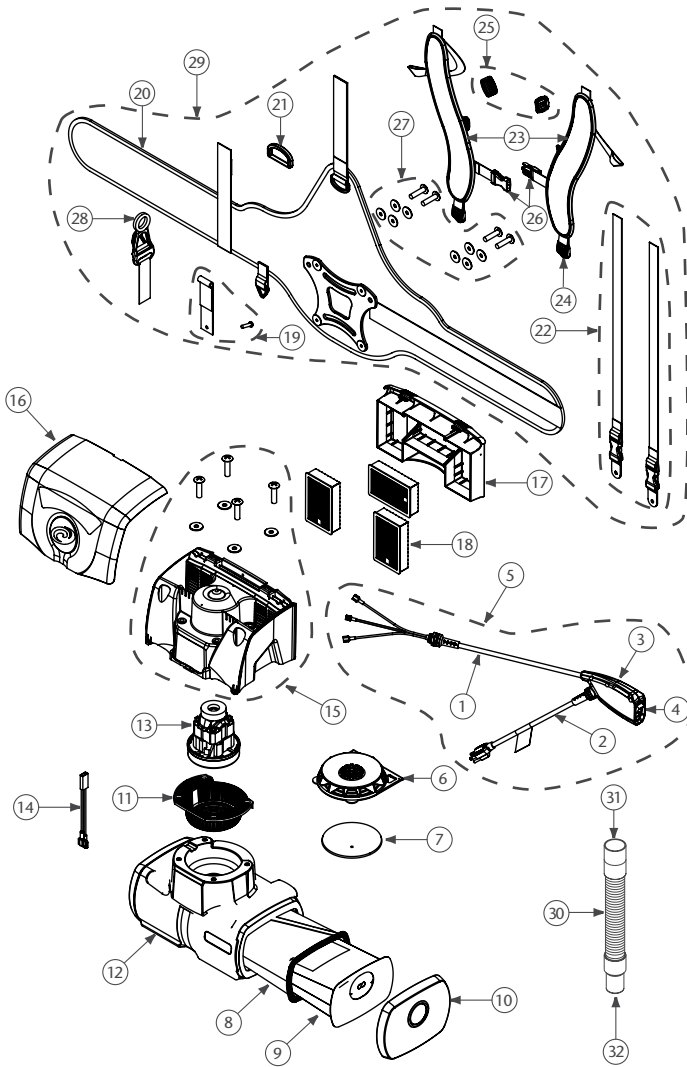

# SUPER HALFVAC HEPA PARTS

No.	Product Name	Qty	List Price
1	107044 Switch Cord Assembly	1 ea.	
2	107042 Power Cord Assembly	1 ea.	
3	107043 Switch Box	1 ea.	
4	106066 On/Off Switch	1 ea.	
5	107041 Switch and Power Cord Assembly	1 set	
6	107054 Plastic Dome Filter	1 ea.	
7	107060 Foam Filter Media	1 ea.	
8	107040 Micro Cloth Filter	1 ea.	
9	106973 496 sq. in. Intercept Micro Filter (closed collar)	10/pk.	
	106960 496 sq. in. Intercept Micro Filter (open collar)	10/pk.	
10	107053 End Cap	1 ea.	
11	107055 Vibration Dampener	1 ea.	
12	107056 Bag Housing w/Decals	1 ea.	
13	107046 Motor Assembly	1 ea.	
	107045 Wire Kit	1 ea.	
14	107083 Thermal Protector	1 ea.	
15	107057 Upper Housing w/Screws & Washers	1 set	
16	107058 Overlap Housing w/Screws	1 set	
17	107059 HEPA Filter Housing	1 ea.	
18	107005 HEPA Cartridge	1 ea.	
19	107048 Stabilization Strap w/Screw	1 ea.	
20	107047 Waist Belt w/Plate (includes hardware kit)	1 ea.	
21	107051 D-Ring	1 ea.	
22	107049 Length Adjustment Strap Kit w/Buckles	1 set	
23	100356 Shoulder Strap Assembly (includes: #24, 25, 26)	1 set	
24	100357 Shoulder Strap Plastic Adj. Buckle (Bottom)	1 ea.	
25	100358 Shoulder Strap Plastic Adj. Buckle (Top)	1 ea.	
26	103627 Sternum Strap Buckles (Latch & Keeper)	1 set	
27	107052 Waist Belt Assembly & Upper Housing Screw Kit	1 set	
28	102604 Schulte Cord Holder	1 ea.	
29	107050 Waist Belt, Complete, w/Mounting Hardware (includes: #19,20,21,22,23,27,28)	1 set	
30	101184 3' to 1' Stretch Hose w/Cuffs 1 1/4" (Black)	1 ea.	
	101705 3' to 1' Stretch Hose w/Cuffs 1 1/2" (Black)	1 ea.	
31	101437 Replacement Fixed Hose Cuff (Black) 1 1/2" - 1 1/4"	1 ea.	
	101536 Replacement Fixed Hose Cuff (Black) 1 1/2"	1 ea.	
32	101436 Replacement Swivel Cuff (Black) 1 1/4"	1 ea.	
	100694 Replacement Swivel Cuff (Black) 1 1/2"	1 ea.	
	101678 50' Extension Cord (not shown)	1 ea.	