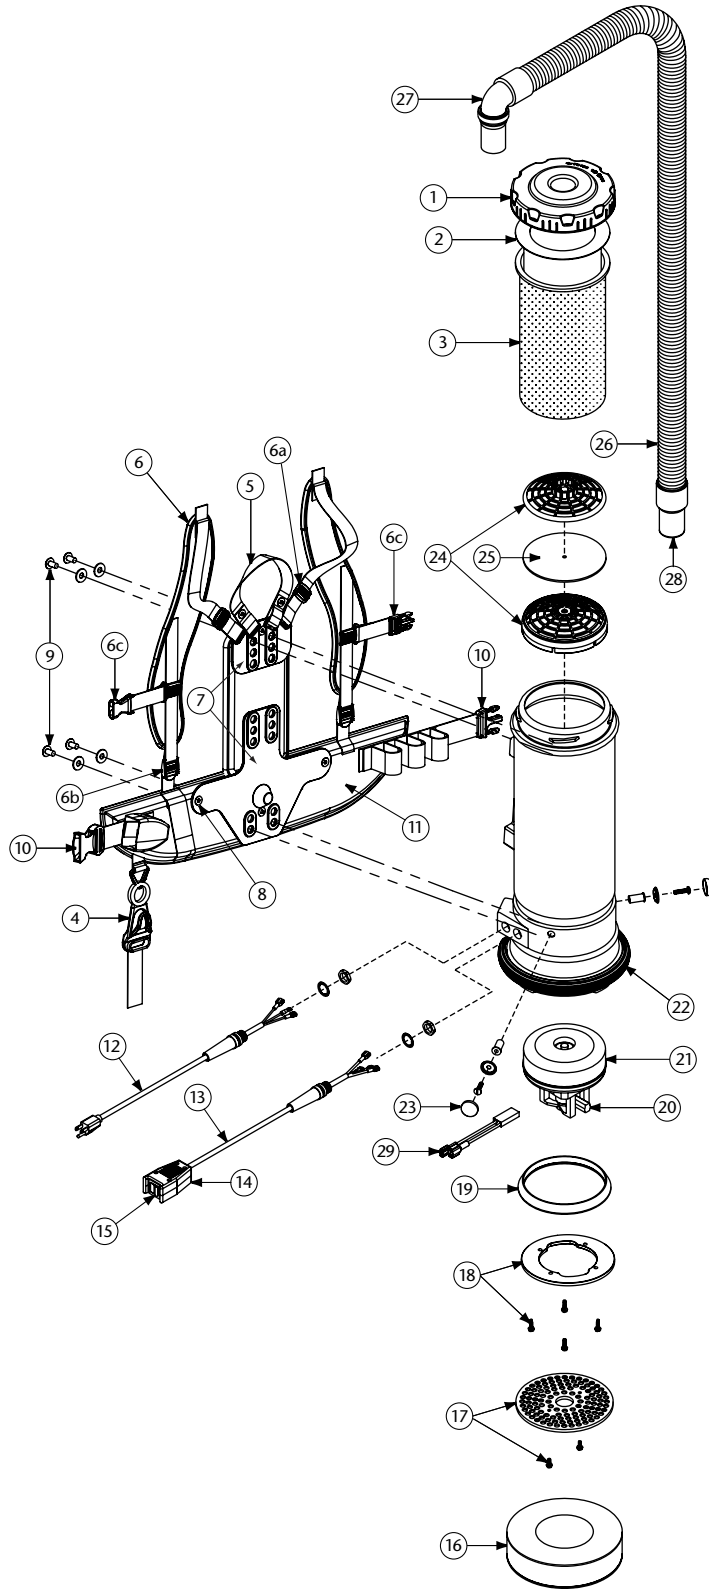

QUARTERVAC PARTS

No.	Product Name	Qty	List Price
1	104273 Twist Cap (Black)	1 ea.	\$ 27.48
2	100431 496 Sq. In. Intercept Micro Filter	10/pk	15.29
3	100564 Micro Cloth Filter	1 ea.	23.29
4	102604 Schulte Cord Holder	1 ea.	8.35
5	101737 Carry Handle w/Rivet and Washer Set	1 set	8.13
6	100356 Shoulder Strap Assembly (includes: #6a, 6b, 6c)	1 set	16.24
6a	100358 Shoulder Strap Plastic Adjustment Buckle (Top)	1 ea.	.94
6b	100357 Shoulder Strap Plastic Adjustment Buckle (Bottom)	1 ea.	.94
6c	103627 Sternum Strap Buckles (Latch and Keeper)	1 set	2.00
7	105046 Backplate (includes: #8)	1 ea.	24.99
8	100375 Barrel Nut Connection Set for Backplate (Replacement)	1 set	5.62
9	100716 Backplate (Black) Connection Set: 4 Screws w/Washers	1 set	12.49
10	106719 Waist Belt Keeper and Latch	1 ea.	11.32
11	100359 Waist Belt (includes: #10)	1 ea.	37.47
	100354 Strap Assembly Complete (includes: #6, 11)	1 set	49.97
	103166 Backplate (Black) System Complete (includes: #5, 6, 7, 9, 11)	1 set	62.46
12	100641 Power Cord (18" 14/3) Assembly	1 set	18.12
13	101714 Switch Cord w/Crimps	1 set	15.50
	101610 Switch Cord Assembly (includes: #13, 14, 15)	1 ea.	34.98
14	101472 Switch Box w/Velcro and New Lamb Switch	1 set	22.48
	106287 Switch Box w/Velcro and Screws	1 ea.	16.77
15	106066 On/Off Switch (must use with 106287)	1 ea.	6.80
16	100698 Sound Muffler	1 ea.	22.99
17	100352 Plastic Air Diffuser w/Screw Set: 2 Screws	1 set	10.62
18	100335 Motor Compression Ring w/Screws	1 set	10.62
	100378 Compression Ring Screws: 4 Screws	1 set	2.81
19	100014 Tetraseal	1 ea.	11.25
20	105697 Carbon Brush Set (Domel Motor)	1 set	19.98
	101531 Carbon Brush Set (Ametek Motor) (116309-00)	1 set	19.98
	106904 Carbon Brush Set (Ametek Motor) (122157-00)	1 set	19.98
21	100422 Motor/Fan (120 V) w/Crimps	1 ea.	72.45
	100379 Motor Ground Wire Clamp Set w/Screws	1 set	5.62
	100380 Motor Crimp Set: 4 Female, 4 Male, Ground Crimp Connector	1 set	9.99
22	100586 Bottom Bumper	1 set	6.88
23	100368 Motor Mounting System Set: 3 Well Nuts, 3 Bolts, 3 Washers, 3 Covers	1 set	12.49
24	100030 Dome Filter w/Foam Media	1 ea.	7.50
25	100343 Foam Filter Media for Dome Filter	1 ea.	1.26
	101220 High Filtration Disk (optional)	2/pk	10.09
26	103048 Static-Dissipating Hose (Black) w/Cuffs 1 1/2"	1 ea.	23.74
27	101928 Replacement Double Swivel Elbow Cuff (Black) 1 1/2"	1 ea.	8.63
28	100694 Replacement Swivel Cuff (Black) 1 1/2"	1 ea.	5.13
29	103476 Thermal Protector	1 ea.	13.70
	101678 50' Extension Cord (Not Shown)	1 ea.	31.05