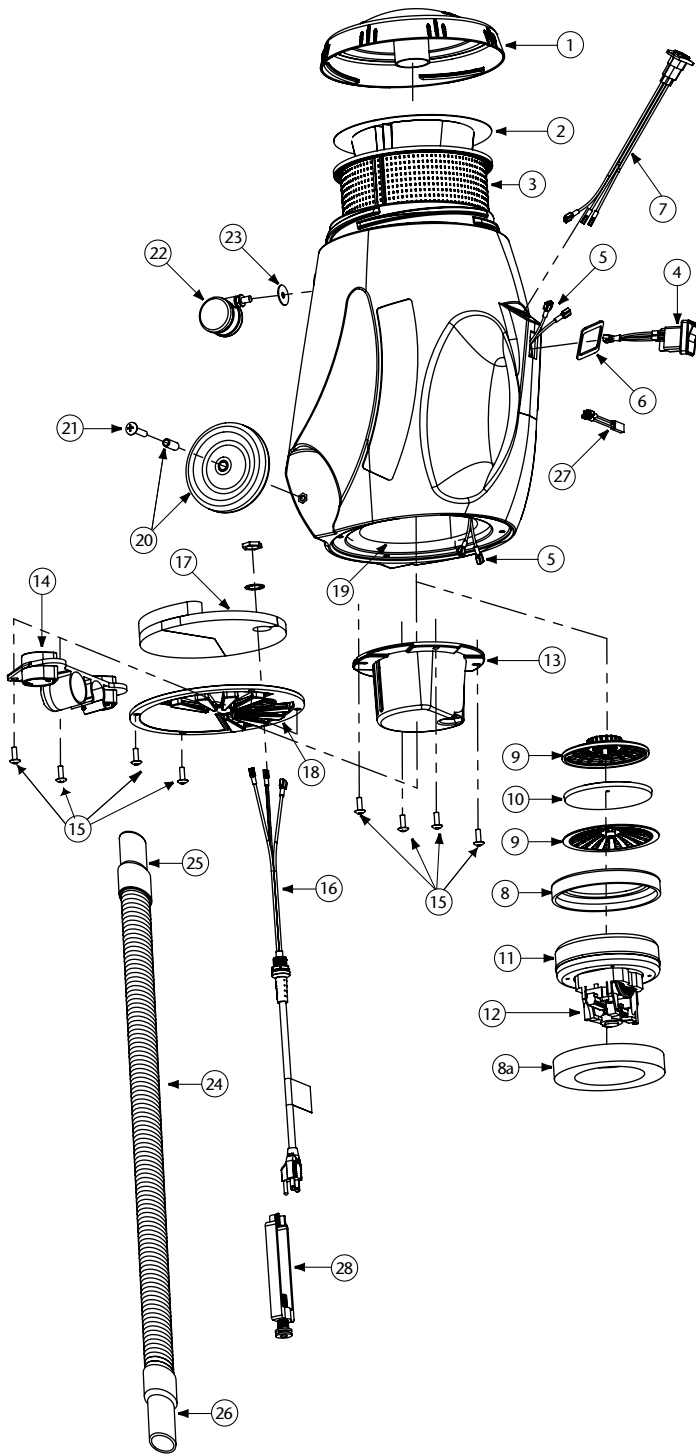

RUNNINGVAC/PROVAC CN PARTS

No.	Product Name	Qty	List Price
1	103318 Top Cap, Black (ProVac CN)	1 ea.	\$ 32.48
	106889 Top Cap, Purple (RunningVac)	1 ea.	32.48
2	104544 698 Sq. In. Intercept Micro Filter	10/pk	24.48
3	103115 Micro Cloth Filter	1 ea.	29.41
4	103327 On/Off Switch (includes: 2 ea. of #6)	1 ea.	22.40
5	103212 Wire Harness Assembly: 3 Wires and Strain Relief	1 set	12.58
6	106110 Gasket	1 ea.	3.10
7	105047 Receptacle Assembly for Powerhead (ProVac CN Only)	1 ea.	6.44
8	103236 Motor Seal	1 ea.	6.25
8a	105430 Upper Foam Compression Ring	1 ea.	13.80
9	102784 Dome Filter w/Filter Media	1 ea.	7.50
10	101949 Replacement Foam Media for Dome Filter	1 ea.	1.26
	102761 High Filtration Disk (Optional)	2/pk	10.29
11	105687 Motor/Fan (120V)	1 ea.	112.42
12	105164 Carbon Brush Set (Domel Motor)	1 set	19.98
	101720 Carbon Brush Set (Ametek Motor)	1 set	19.98
13	103121 Motor Mount	1 ea.	17.89
14	103117 Tool Dock	1 ea.	18.75
15	103266 Motor Mount and Vented Exhaust Cover Screw Kit	1 set	5.45
16	103215 Power Cord (18" 14/3) Assembly w/Locknut and Washer	1 ea.	18.12
17	103123 Exhaust Foam	1 ea.	18.15
18	103360 Cover Assembly, Vented Exhaust	1 ea.	29.75
19	103256 Rear Foam Diffuser	1 ea.	11.25
	103124 Foam Inlet Damper A (not shown)	1 ea.	13.34
	103125 Foam Inlet Damper B (not shown)	1 ea.	9.30
20	103267 Rear Wheel Assembly Kit: 2 Wheels, 2 Spacers, 2 Screws	1 set	16.55
21	103268 Rear Wheel Mounting Screw Kit: 2 Screws	1 set	1.88
22	103114 Swivel Caster (Front Wheel)	1 ea.	11.25
23	103545 Conical Washer for Swivel Caster	1 set	4.11
24	103172 78" Static Dissipating Hose w/Cuffs (Black) 1 1/2"	1 set	32.48
25	100694 Replacement Swivel Cuff (Black) 1 1/2"	1 ea.	5.13
26	103150 Replacement Long Swivel Cuff (Black) 1 1/2"	1 ea.	10.66
27	103476 Thermal Protector	1 ea.	13.70
28	103441 Cord Lock	1 ea.	11.37
	101678 50' Extension Cord (Not Shown)	1 ea.	31.05