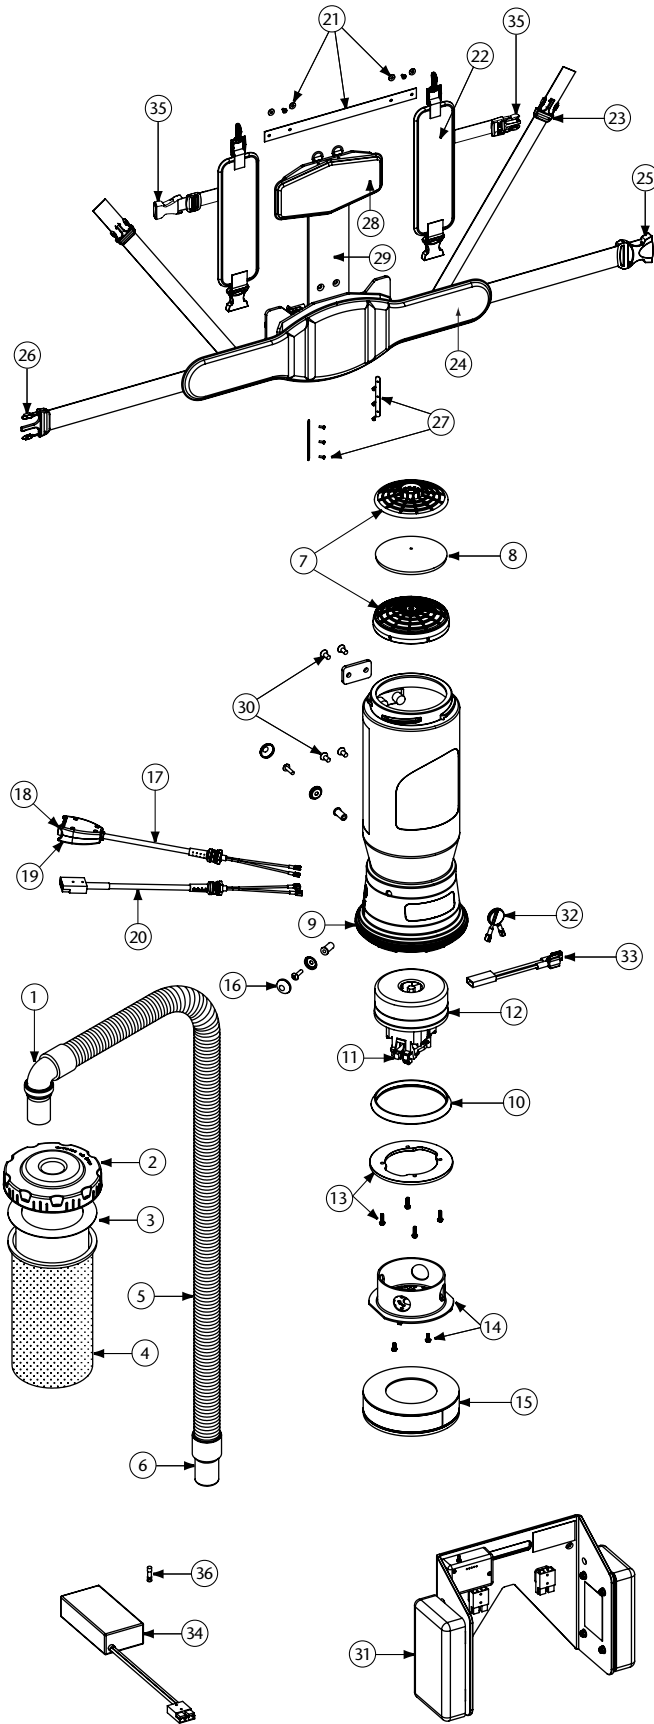

GOVAC BP PARTS

No.	Product Name	Qty	List Price
1	102715 Replacement Swivel Elbow Cuff (Black) 1/4"	1 ea.	\$ 8.99
2	104273 Twist Cap, Black	1 ea.	27.48
3	100431 496 Sq In Intercept Micro Filter	10 pk	15.29
4	100564 Micro Cloth Filter	1 ea.	23.29
5	103237 Static-Dissipating Hose (Black) w/Cuffs 1/4"	1 ea.	24.93
6	103279 Replacement Swivel Cuff (Black) 1/4"	1 ea.	6.37
7	100030 Dome Filter w/ Foam Media	1 ea.	7.50
8	100343 Foam Filter Media for Dome Filter	1 ea.	1.26
9	100586 Bottom Bumper	1 ea.	6.88
10	100014 Tetraseal	1 ea.	11.25
11	103731 Carbon Brush Set	1 set	23.99
12	106831 Motor/Fan (36VDC) w/Crimps	1 ea.	237.33
13	100335 Motor Compression Ring w/Screws	1 ea.	10.62
	100378 Compression Ring Screw Set: 4 Screws	1 set	2.81
14	105044 Motor Shroud Cover w/ Screws	1 ea.	21.41
15	105800 Sound Muffler	1 ea.	22.99
16	100368 Motor Mounting System Set: 3 well nuts, 3 screws, 3 washers, 3 caps	1 set	12.49
17	106832 Switch Cord Assembly Complete (includes: #18,19)	1 ea.	34.98
18	106066 On/Off Switch	1 ea.	6.80
19	101472 Switch Box w/Velcro and New Lamb Switch	1 ea.	16.77
20	106833 Power Cord Assembly Complete (36VDC)	1 ea.	62.73
21	101737 Carry Handle w/ Rivet and Washer Set	1 set	8.13
22	106834 Shoulder Strap Set with Sternum Strap	1 set	51.50
23	106835 Shoulder Strap Latch	1 ea.	2.58
24	106473 Waist Belt	1 ea.	81.37
25	101535 Waist Belt Keeper	1 ea.	6.25
26	101534 Waist Belt Latch	1 ea.	6.25
27	106836 Waist Belt Connection Set	1 set	37.47
28	106472 Top Pad for Backplate	1 ea.	37.60
29	106837 Backplate Assembly	1 ea.	283.25
30	106838 Backplate Connection Set: 4 Screws and Spacer Plate	1 set	13.13
31	106621 Battery Pack Assembly	1 ea.	2,599.00
32	106806 Thermistor Assy, 3 Ohm, F/GoVac	1 ea.	29.87
33	103476 Thermal Protector	1 ea.	13.70
34	106603 Charger Assembly	1 ea.	349.00
35	103627 Sternum Strap Latch and Keeper	1 set	2.00
36	106924 Charger Fuse	1 ea.	5.19