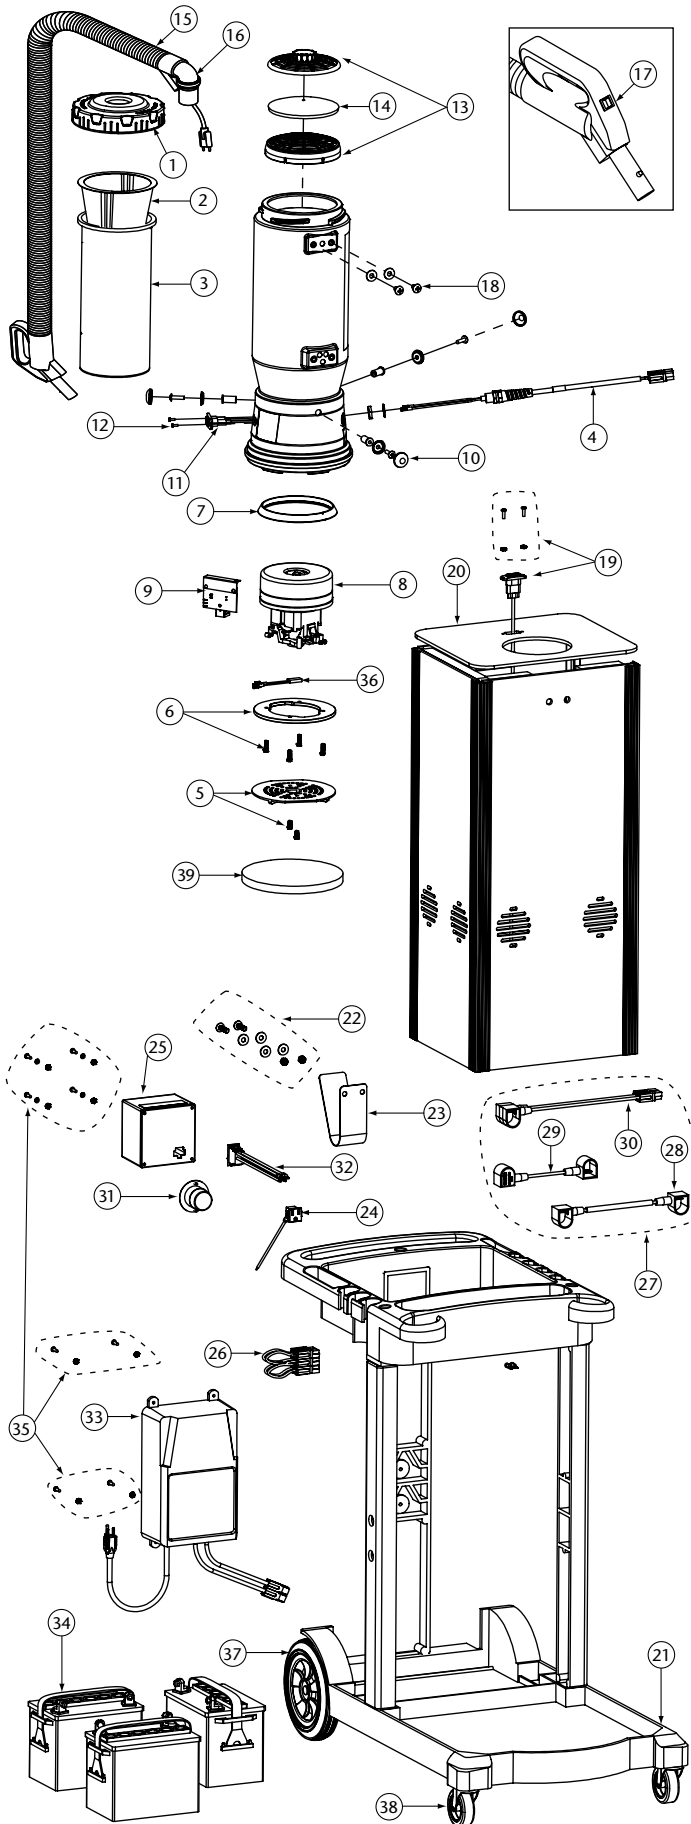

GOCARTVAC PARTS

No.	Product Name	Qty	List Price
1	104273 Twist Cap (Black)	1 ea.	\$ 27.48
2	100431 496 Sq. In. Intercept Micro Filter	10/pk	15.29
3	100564 Micro Cloth Filter	1 ea.	23.29
4	106282 Power Cord Replacement, Complete	1 ea.	62.73
5	106583 Plastic Diffuser w/Connection Screw Set (2 screws)	1 set	10.62
6	100335 Compression Ring w/Connection Screws	1 set	10.62
	100378 Compression Ring Connection Screws	1 set	2.81
7	100014 Tetraseal	1 ea.	11.25
8	103732 36V Motor w/Crimps, Replacement	1 set	185.40
	103731 Carbon Brush Set for 36V motor	1 set	23.99
	103617 Complete 36V Motor Assembly w/Seal, Compression Ring and Control Module (includes: #6, 7, 8, 9)	1 set	288.00
9	105496 Battery Control Module	1 ea.	79.20
10	100368 Motor Mounting System Set	1 set	12.49
11	103916 Receptacle, 2-Wire w/Crimps	1 ea.	6.71
12	104272 Receptacle Screw Set	1 set	2.16
13	100030 Dome Filter w/Foam Media	1 ea.	7.50
	100343 Foam Filter Media for Dome Filter	1 ea.	1.26
	101220 High Filtration Disk (Optional) (2 pack)	2/pk	10.09
15	103623 Electrified Hose, 1 1/4" x 20' Long, 2-Wire	1 ea.	199.59
16	102715 Replacement Swivel Elbow Cuff, Black	1 ea.	8.99
17	106550 Switch Replacement	1 ea.	8.48
18	106284 Kit, Vacuum Attachment Hardware for Cart	1 ea.	2.71
19	106219 Kit, Power Receptacle Cord	1 set	14.33
20	106211 Box, Sound w/Corner Rails	1 set	369.00
21	106213 Cart Assembly	1 ea.	440.00
22	106214 Kit, Mounting Hardware	1 set	16.49
23	103718 Hose Wrap, Blk	1 ea.	30.45
24	106241 Kit, Receptacle for Box Assembly	1 ea.	9.20
25	106215 Kit, Box Assembly	1 set	121.13
26	106277 Harness, Charging w/Connectors	1 ea.	81.11
27	106216 Kit, Battery Wiring Harness	1 set	91.55
28	106280 Lead, Wire, Battery, Fusible Link, Replacement #8AWG, w/Terminals	1 ea.	32.45
29	106279 Lead, Wire, Battery, Red, #8AWG, w/Terminals	1 ea.	23.79
30	106278 Harness, Battery	1 ea.	51.91
31	106217 Kit, Receptacle	1 set	57.32
32	106281 Switch Assembly w/Crimps	1 ea.	37.85
33	106218 Kit, Charger, 36V, 18.5A, w/Terminals	1 ea.	744.00
34	106276 Battery, Lead Acid, 12V, 37AH	1 ea.	259.56
35	106283 Kit, Attachment Hardware for Charger and Box Assembly	1 ea.	2.71
36	103476 Thermal Protector	1 ea.	13.70
37	106297 Wheel Set, Rear	1 set	102.74
38	106298 Wheel Set, Front	1 ea.	23.79
39	106928 Exhaust Muffler	1 ea.	5.79
	101678 50' Extension Cord (Not Shown)	1 ea.	31.05